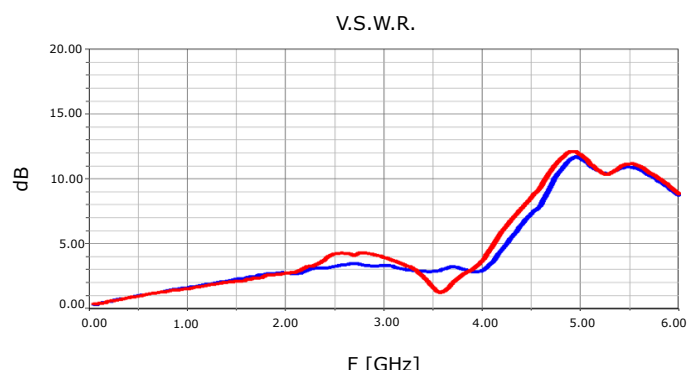

S-Parameters

Eye Diagram

Notes: Reference data of 1EH-14G