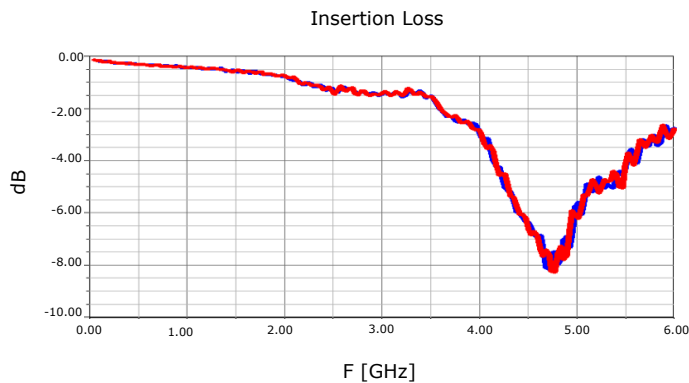

S-Parameters

Eye Diagram

Notes: Reference data of 1EH-14G