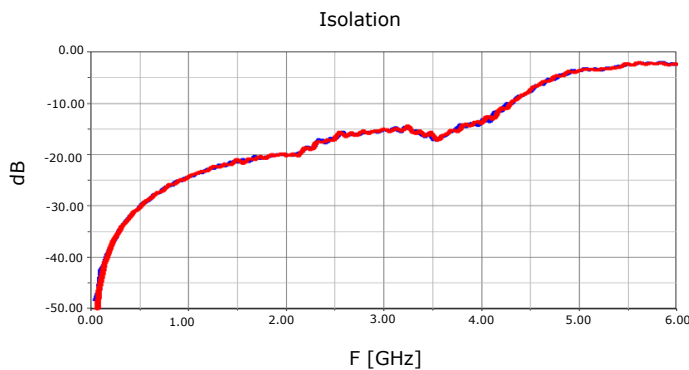

S-Parameters

Eye Diagram

Notes: Reference data of 1EH-14G