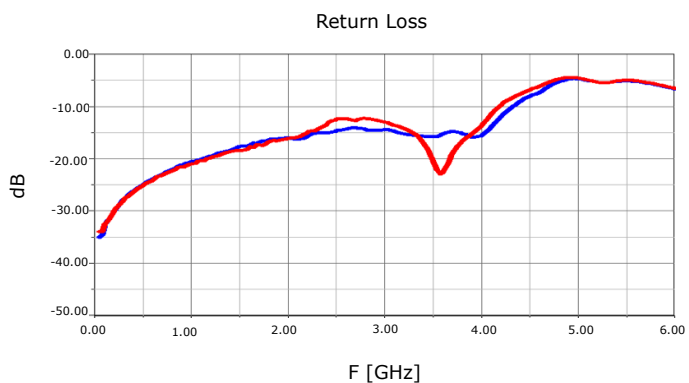

S-Parameters

Eye Diagram

Notes: Reference data of 1EH-14G