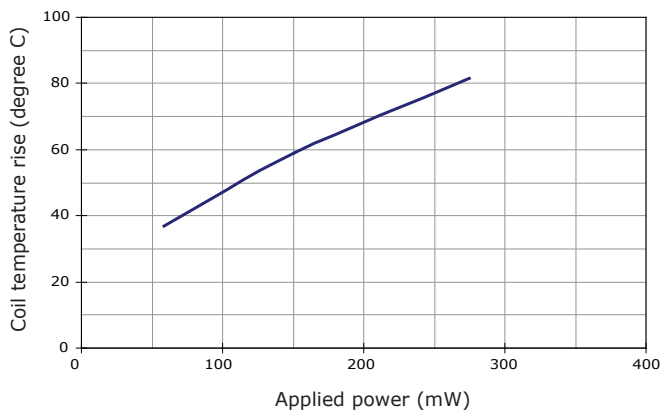

PERFORMANCE DATA

Contact Resistance

Carry Current

Life

Coil Temperature Rise

Notes: Reference data of 1EH-14G

Operate and Release Voltage

Magnetic Interference