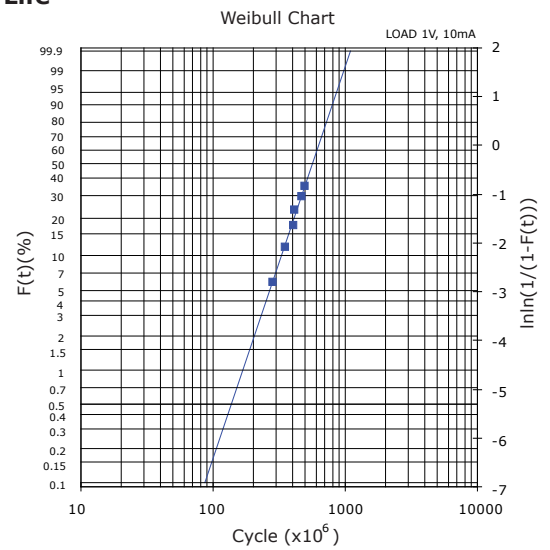

PERFORMANCE DATA

Contact Resistance

Carry Current

Life

Coil Temperature Rise

Notes: Reference data of 1EH-14G

Operate and Release Voltage

Magnetic Interference

Notes: Reference data of 1EH-14G