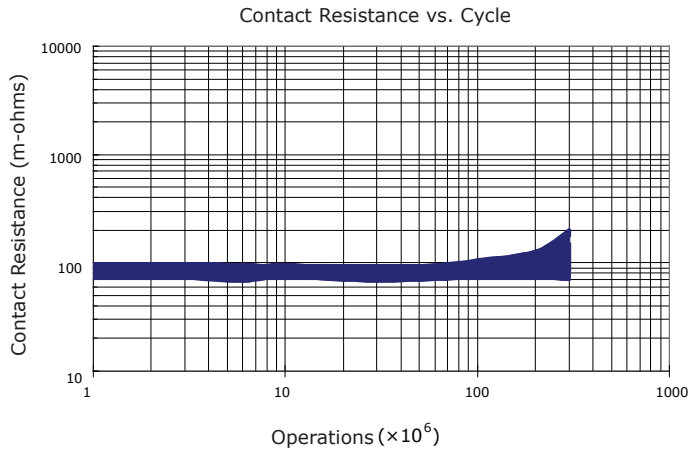

PERFORMANCE DATA

Contact Resistance

Carry Current

Life

Coil Temperature Rise

Notes: Reference data of 1EH-14G

Operate and Release Voltage

Magnetic Interference

Notes: Reference data of 1EH-14G