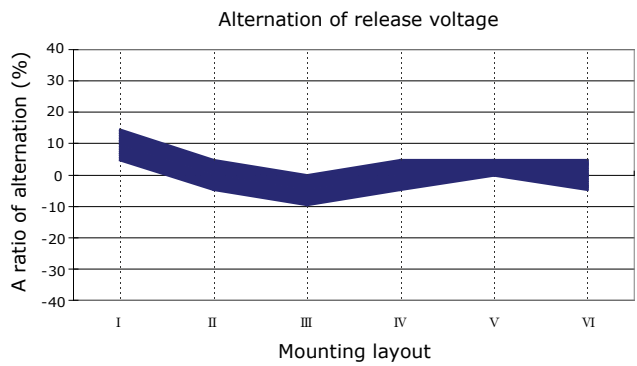

PERFORMANCE DATA

Contact Resistance

Carry Current

Life

Coil Temperature Rise

Notes: Reference data of 1EH-14G

Operate and Release Voltage

Magnetic Interference