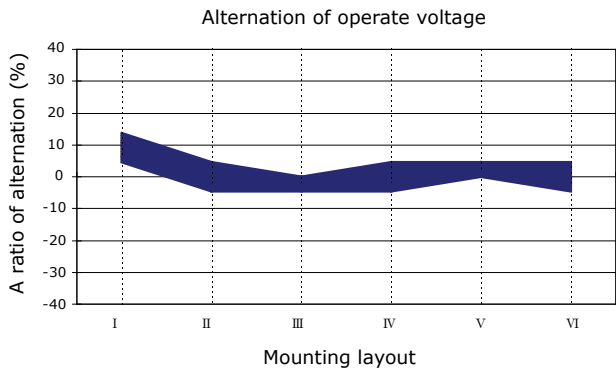

PERFORMANCE DATA

Contact Resistance

Carry Current

Life

Coil Temperature Rise

Notes: Reference data of 1EH-14G

Operate and Release Voltage

Magnetic Interference