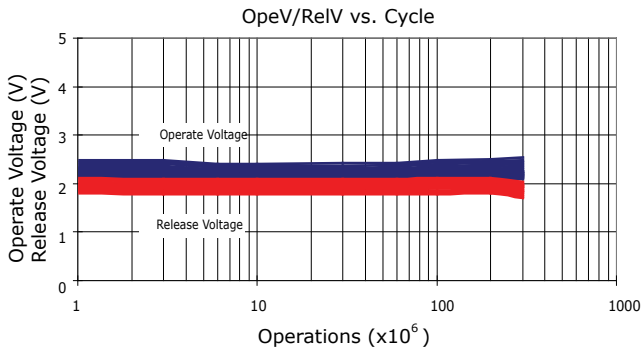

PERFORMANCE DATA

Contact Resistance

Carry Current

Life

Coil Temperature Rise

Notes: Reference data of 1EH-14G

Operate and Release Voltage

Magnetic Interference