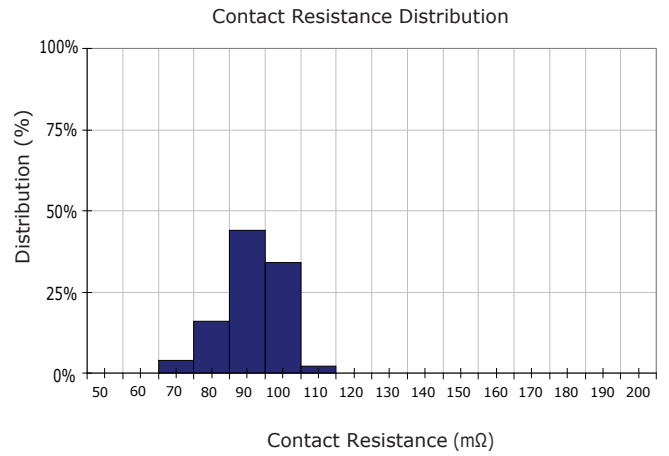

PERFORMANCE DATA

Contact Resistance

Carry Current

Life

Coil Temperature Rise

Notes: Reference data of 1EH-14G

Operate and Release Voltage

Magnetic Interference

Notes: Reference data of 1EH-14G