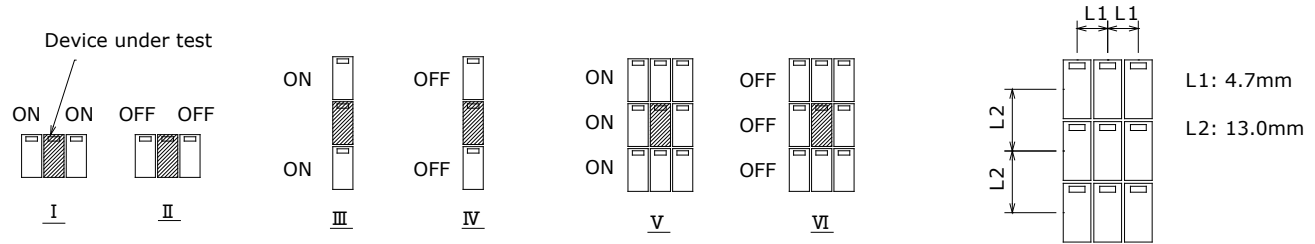

PERFORMANCE DATA

Contact Resistance

Carry Current

Life

Coil Temperature Rise

Notes: Reference data of 1EH-14G

Operate and Release Voltage

Magnetic Interference