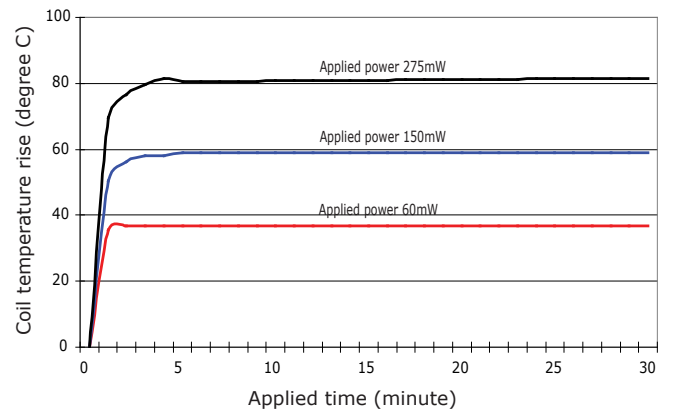

PERFORMANCE DATA

Contact Resistance

Carry Current

Life

Coil Temperature Rise

Notes: Reference data of 1EH-14G

Operate and Release Voltage

Magnetic Interference