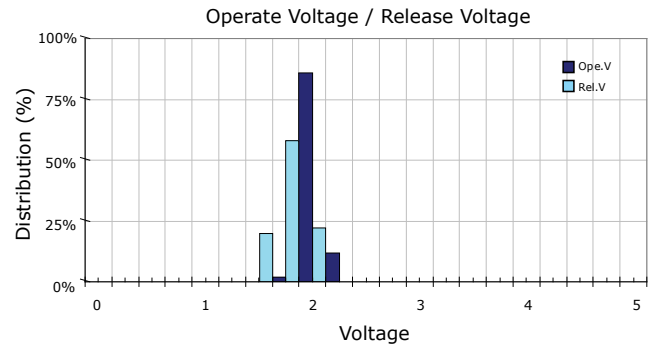

PERFORMANCE DATA

Contact Resistance

Carry Current

Life

Coil Temperature Rise

Notes: Reference data of 1EH-14G

Operate and Release Voltage

Magnetic Interference