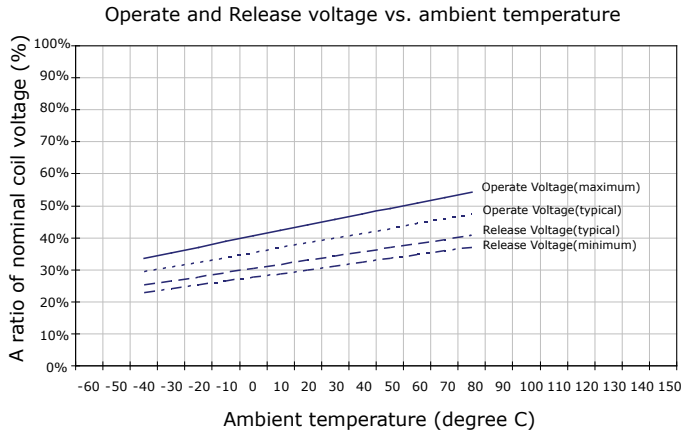

PERFORMANCE DATA

Contact Resistance

Carry Current

Life

Coil Temperature Rise

Notes: Reference data of 1EH-14G

Operate and Release Voltage

Magnetic Interference