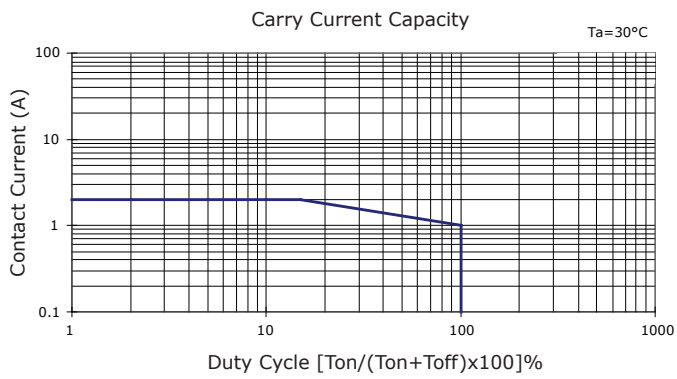

PERFORMANCE DATA

Contact Resistance

Carry Current

Life

Coil Temperature Rise

Notes: Reference data of 1EH-14G

Operate and Release Voltage

Magnetic Interference

Notes: Reference data of 1EH-14G