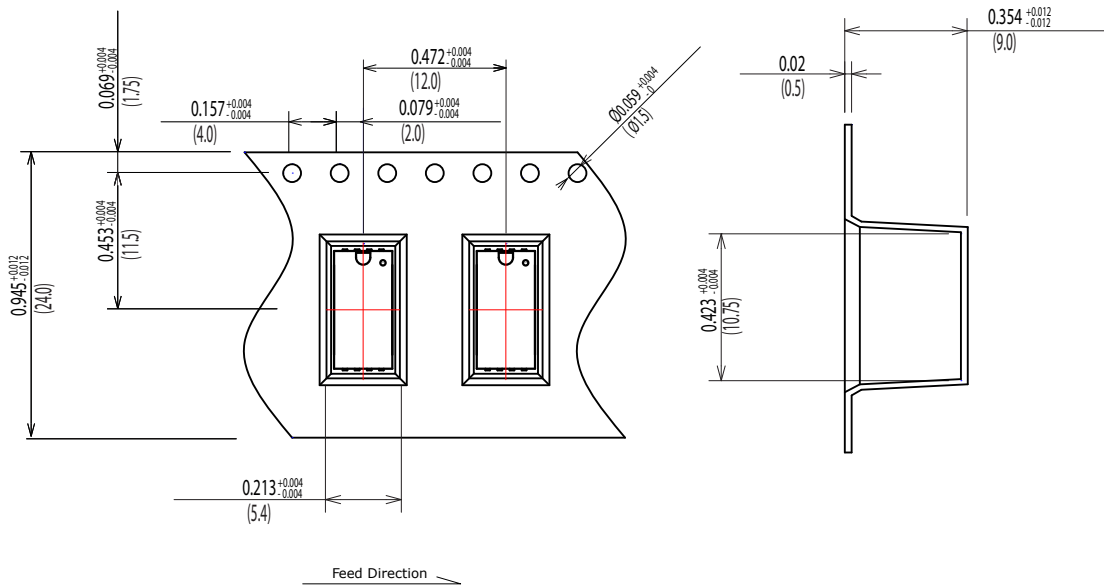

Dimensions of Tray All Dimensions are inches(mm)

Packing Quantity: 100pcs

Packing conforms to EIA standard EIA-481-2 or EIA-481-3.

Dimensions of Tape and Reel All Dimensions are inches(mm)

Details of the part A

Packing Quantity: 500pcs

Packing conforms to EIA standard EIA-481-2 or EIA-481-3