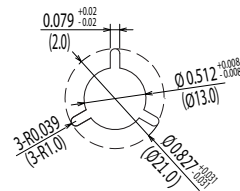

Dimensions of Tray All Dimensions are inches(mm)

Packing Quantity: 100pcs

Packing conforms to EIA standard EIA-481-2 or EIA-481-3.

Dimensions of Tape and Reel All Dimensions are inches(mm)

Details of the part A